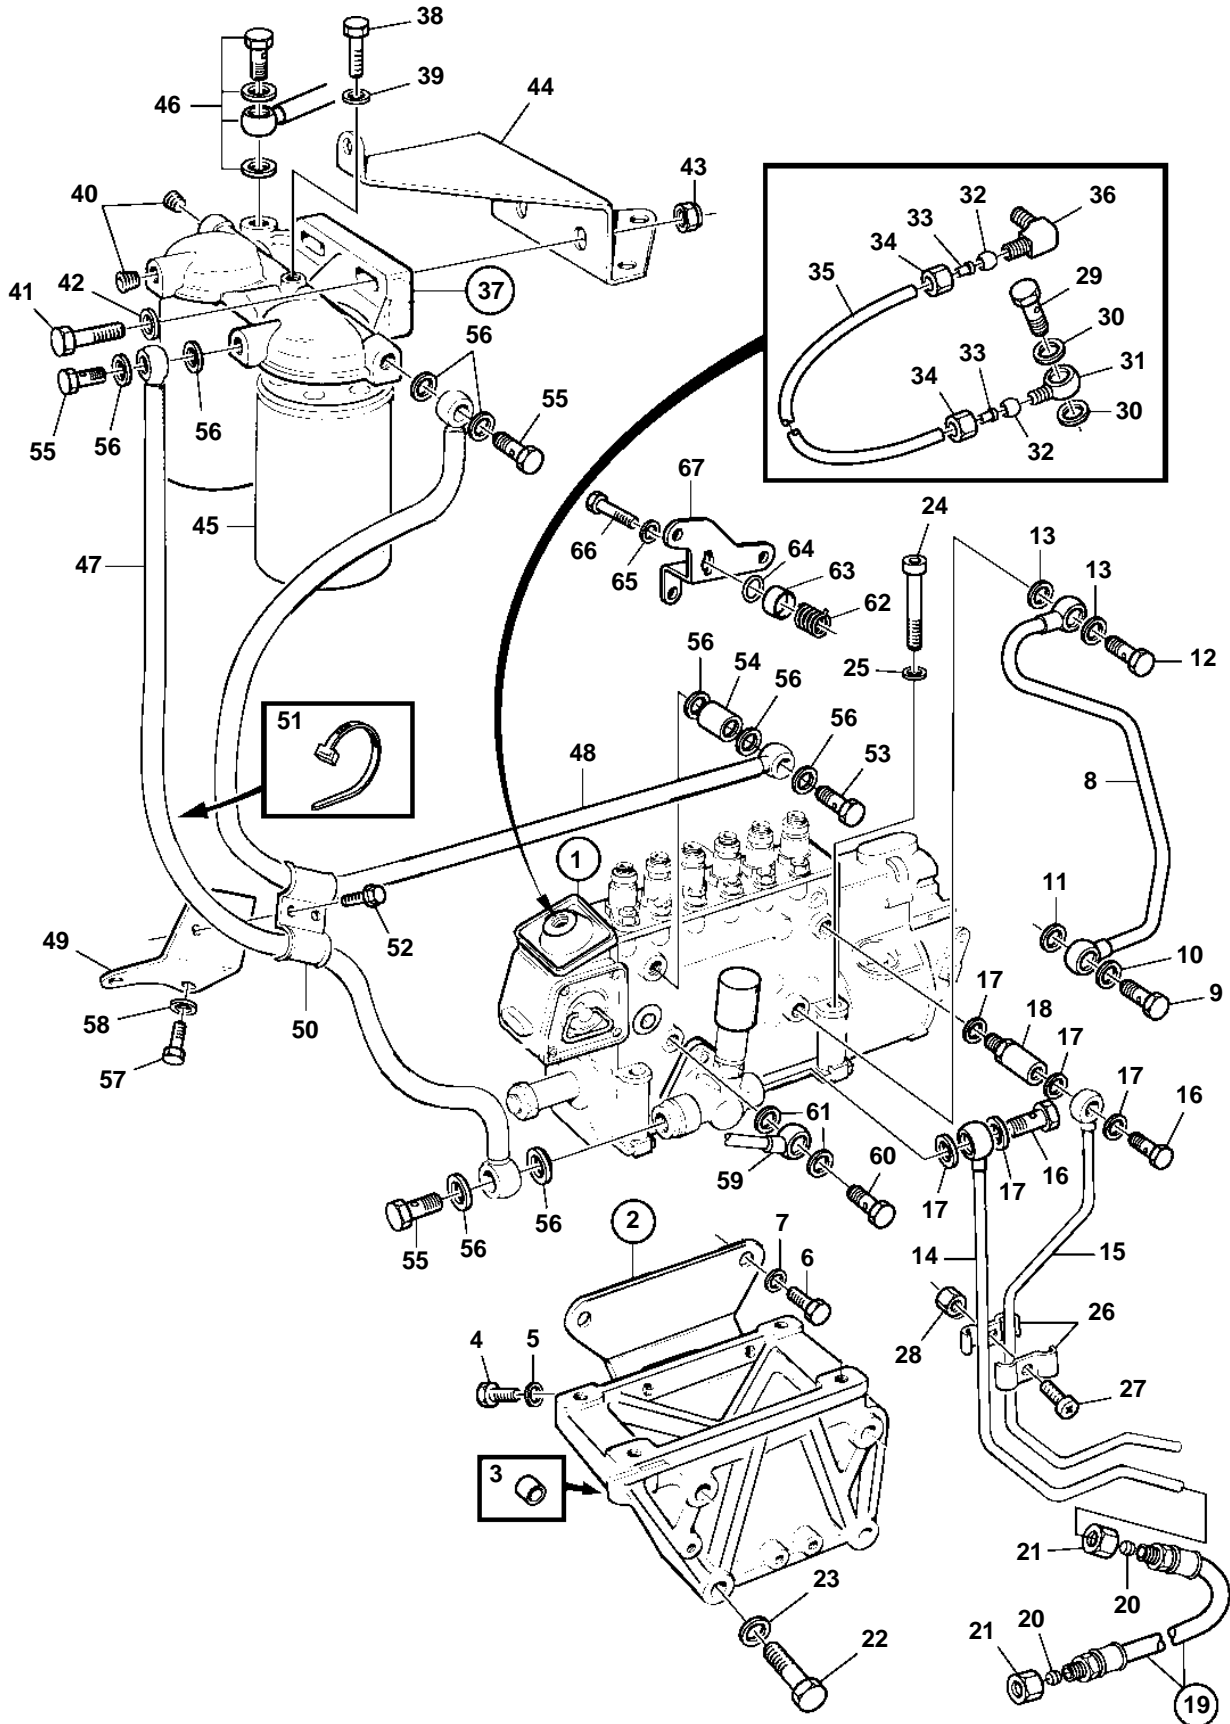

TWD1031VE

21133

TWD1031VE

REF	PART NO.	QTY	DESCRIPTION	SEE SEC.	NOTES
1	3803741	1	Injection pump, exch • Comps. not spec.		Mechanical
	3803752	1	• Injection pump, exch • Comps. not spec.		Electronic
	3826503	1	• Governor • • Comps. not spec.		
	863474	1	• Feed pump		
				460	
2	866783	1	Bracket		
3		2	• Guide sleeve		
4	479696	2	• Screw		
5	940097	2	• Washer		
6	479696	2	Screw		
7	940097	2	Washer		
8	3826088	1	Oil return pipe		
9	942007	1	Hollow screw		
10	11998	1	Gasket		
11	942703	1	Gasket		
12	25167	1	Hollow screw		
13	969011	2	Gasket		
14	865760	1	Pipe		
15	866363	1	Pipe		
16	25167	2	Hollow screw		
17	969011	5	Gasket		
18	35096	1	Overflow valve		
19	865737	2	Fuel hose		
20	956969	4	• Ferrule		
21	956983	4	• Nut		
22	955566	4	Screw		
23	940280	4	Spring washer		
24	940156	4	Screw		(956594)
25	190509	4	Washer		
26	404279	2	Clamp		
27	950047	1	Screw		
28	955825	1	Nut		
29	969299	1	Hollow screw		
30	11994	2	Gasket		
31	945417	1	Nipple		
32	954364	2	Fitting		
33	944717	2	Sleeve		
34	954356	2	Cap nut		
35	945460	X	Plastic pipe		L=935mm
36	954385	1	Elbow nipple, intercooler		
37	8194541	1			(1676832)
38	471177	1	• Screw, air venting		
39	947620	1	• Gasket		
40	968062	2	Plug		
41	940162	2	Screw		
42	960142	2	Washer		
43	946420	2	Lock nut		
44		1	Bracket, fan ring		SEE GROUP 26
45	3825133	2	Fuel filter		
46		1	Connector, leak off line		
47	479676	1	Pipe, plastic w rubber cover		
48	479677	1	Pipe, plastic w rubber cover		
49	479559	1	Bracket		
50	479561	1	Clamp		
51	948211	1	Strip clamp		
52	967949	2	Screw		(965175)
53	978197	1	Hollow screw		
54	1678297	1	Spacer sleeve		
55	25167	3	Hollow screw		

TWD1031VE

REF	PART NO.	QTY	DESCRIPTION	SEE SEC.	NOTES
56	969011	9	Gasket		
57		2	Screw, water pump		
58		2	Washer, water pump		
59	3826891	1	Oil feed pipe		
60	48634	1	Hollow screw		
61	947281	2	Gasket		
62	239056	1	Spring		
63		1	Cover		
64	120265	1	Washer		
65	941906	1	Spring washer		
66	955637	1	Screw		
67	848677	1	Lever		